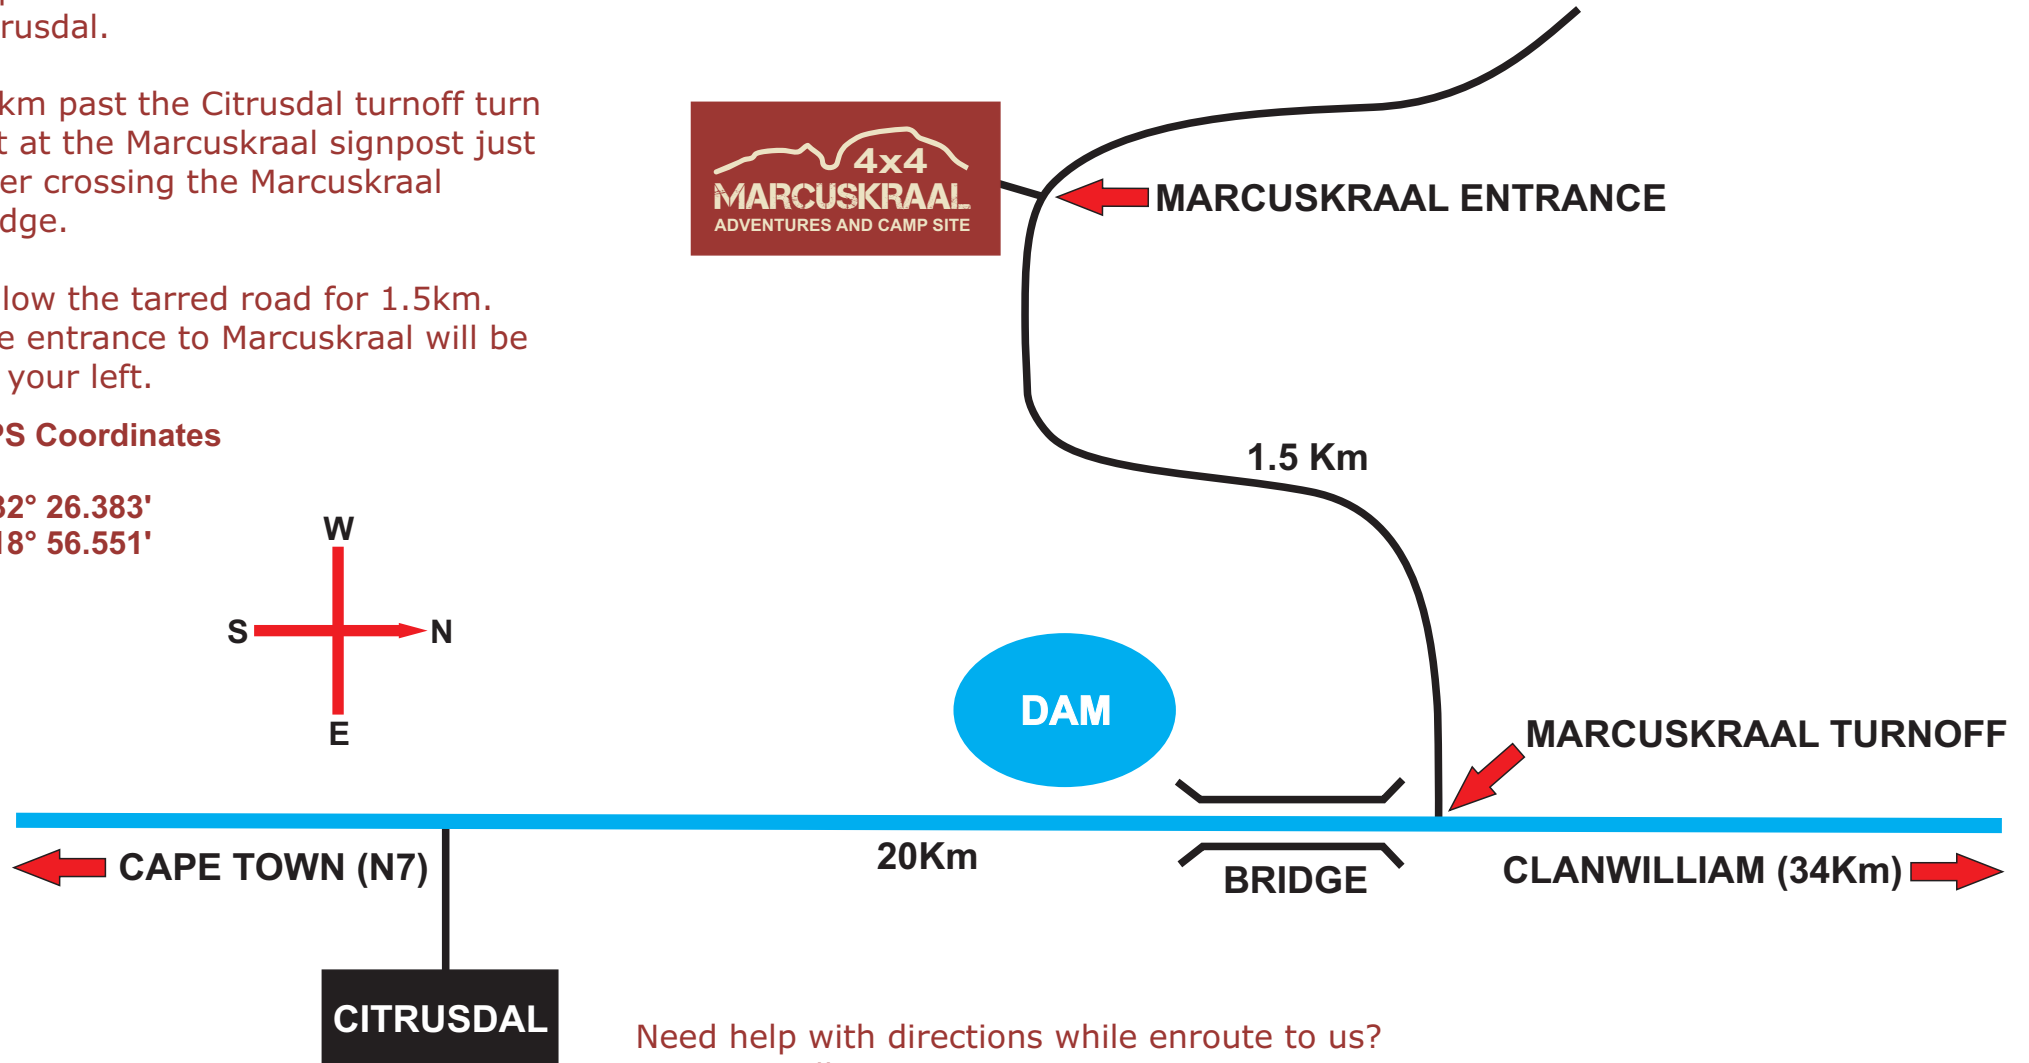

MAP AND DIRECTIONS TO MARCUSKRAAL

Directions

Follow the N7 highway north from Cape Town in the direction of Citrusdal.

20km past the Citrusdal turnoff turn left at the Marcuskraal signpost just after crossing the Marcuskraal bridge.

Follow the tarred road for 1.5km. The entrance to Marcuskraal will be on your left.

GPS Coordinates

S 32° 26.383'
E 18° 56.551'

Need help with directions while enroute to us?
Call Krisjan on 082 4484 941
or Christie on 082 5511 668